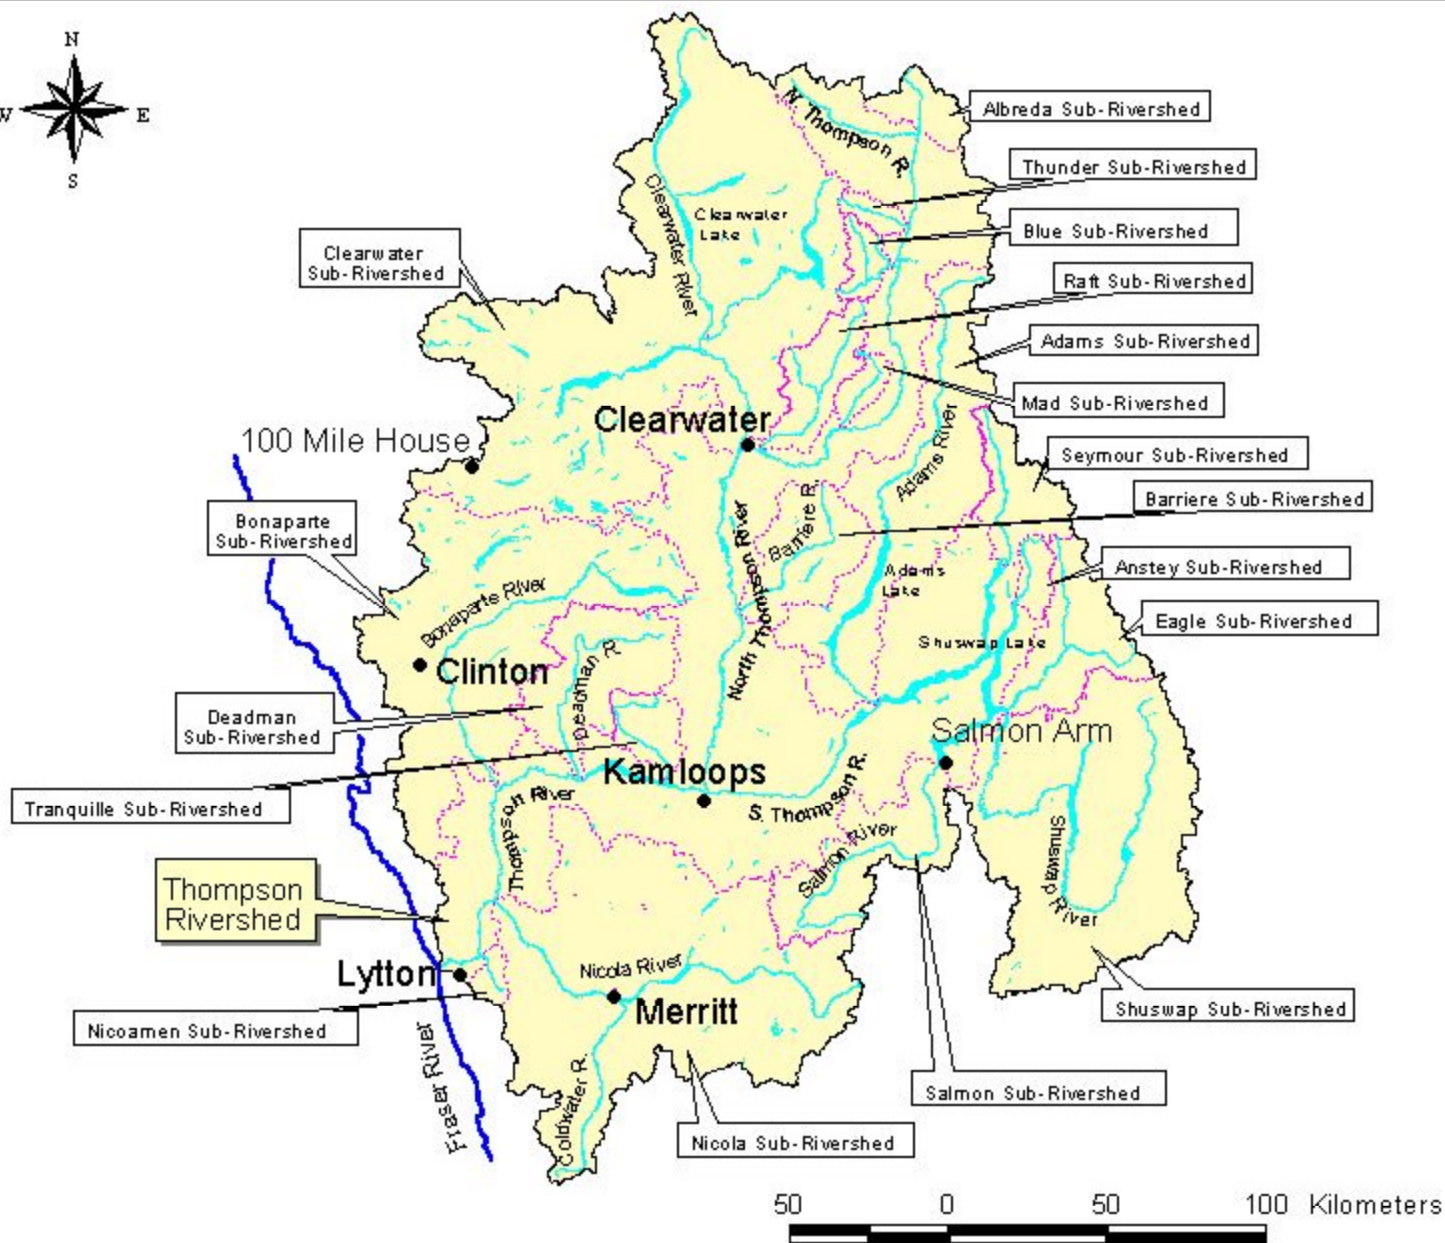

Riversheds of the Fraser River Basin: Thompson Region

Thompson Region

Legend

- Cities/Towns
- ~ Fraser River
- Lakes
- ~ Rivers
- ~ Sub-Rivershed Boundaries
- Thompson Rivershed

Data Source: Watershed Atlas 1:50,000
 Scale: as shown
 Projection: BC Albers
 Prepared By: Galena Institute for
 Environmental and Social Research
 For: Rivershed Society of BC
 Date Prepared: Sept 03, 2003