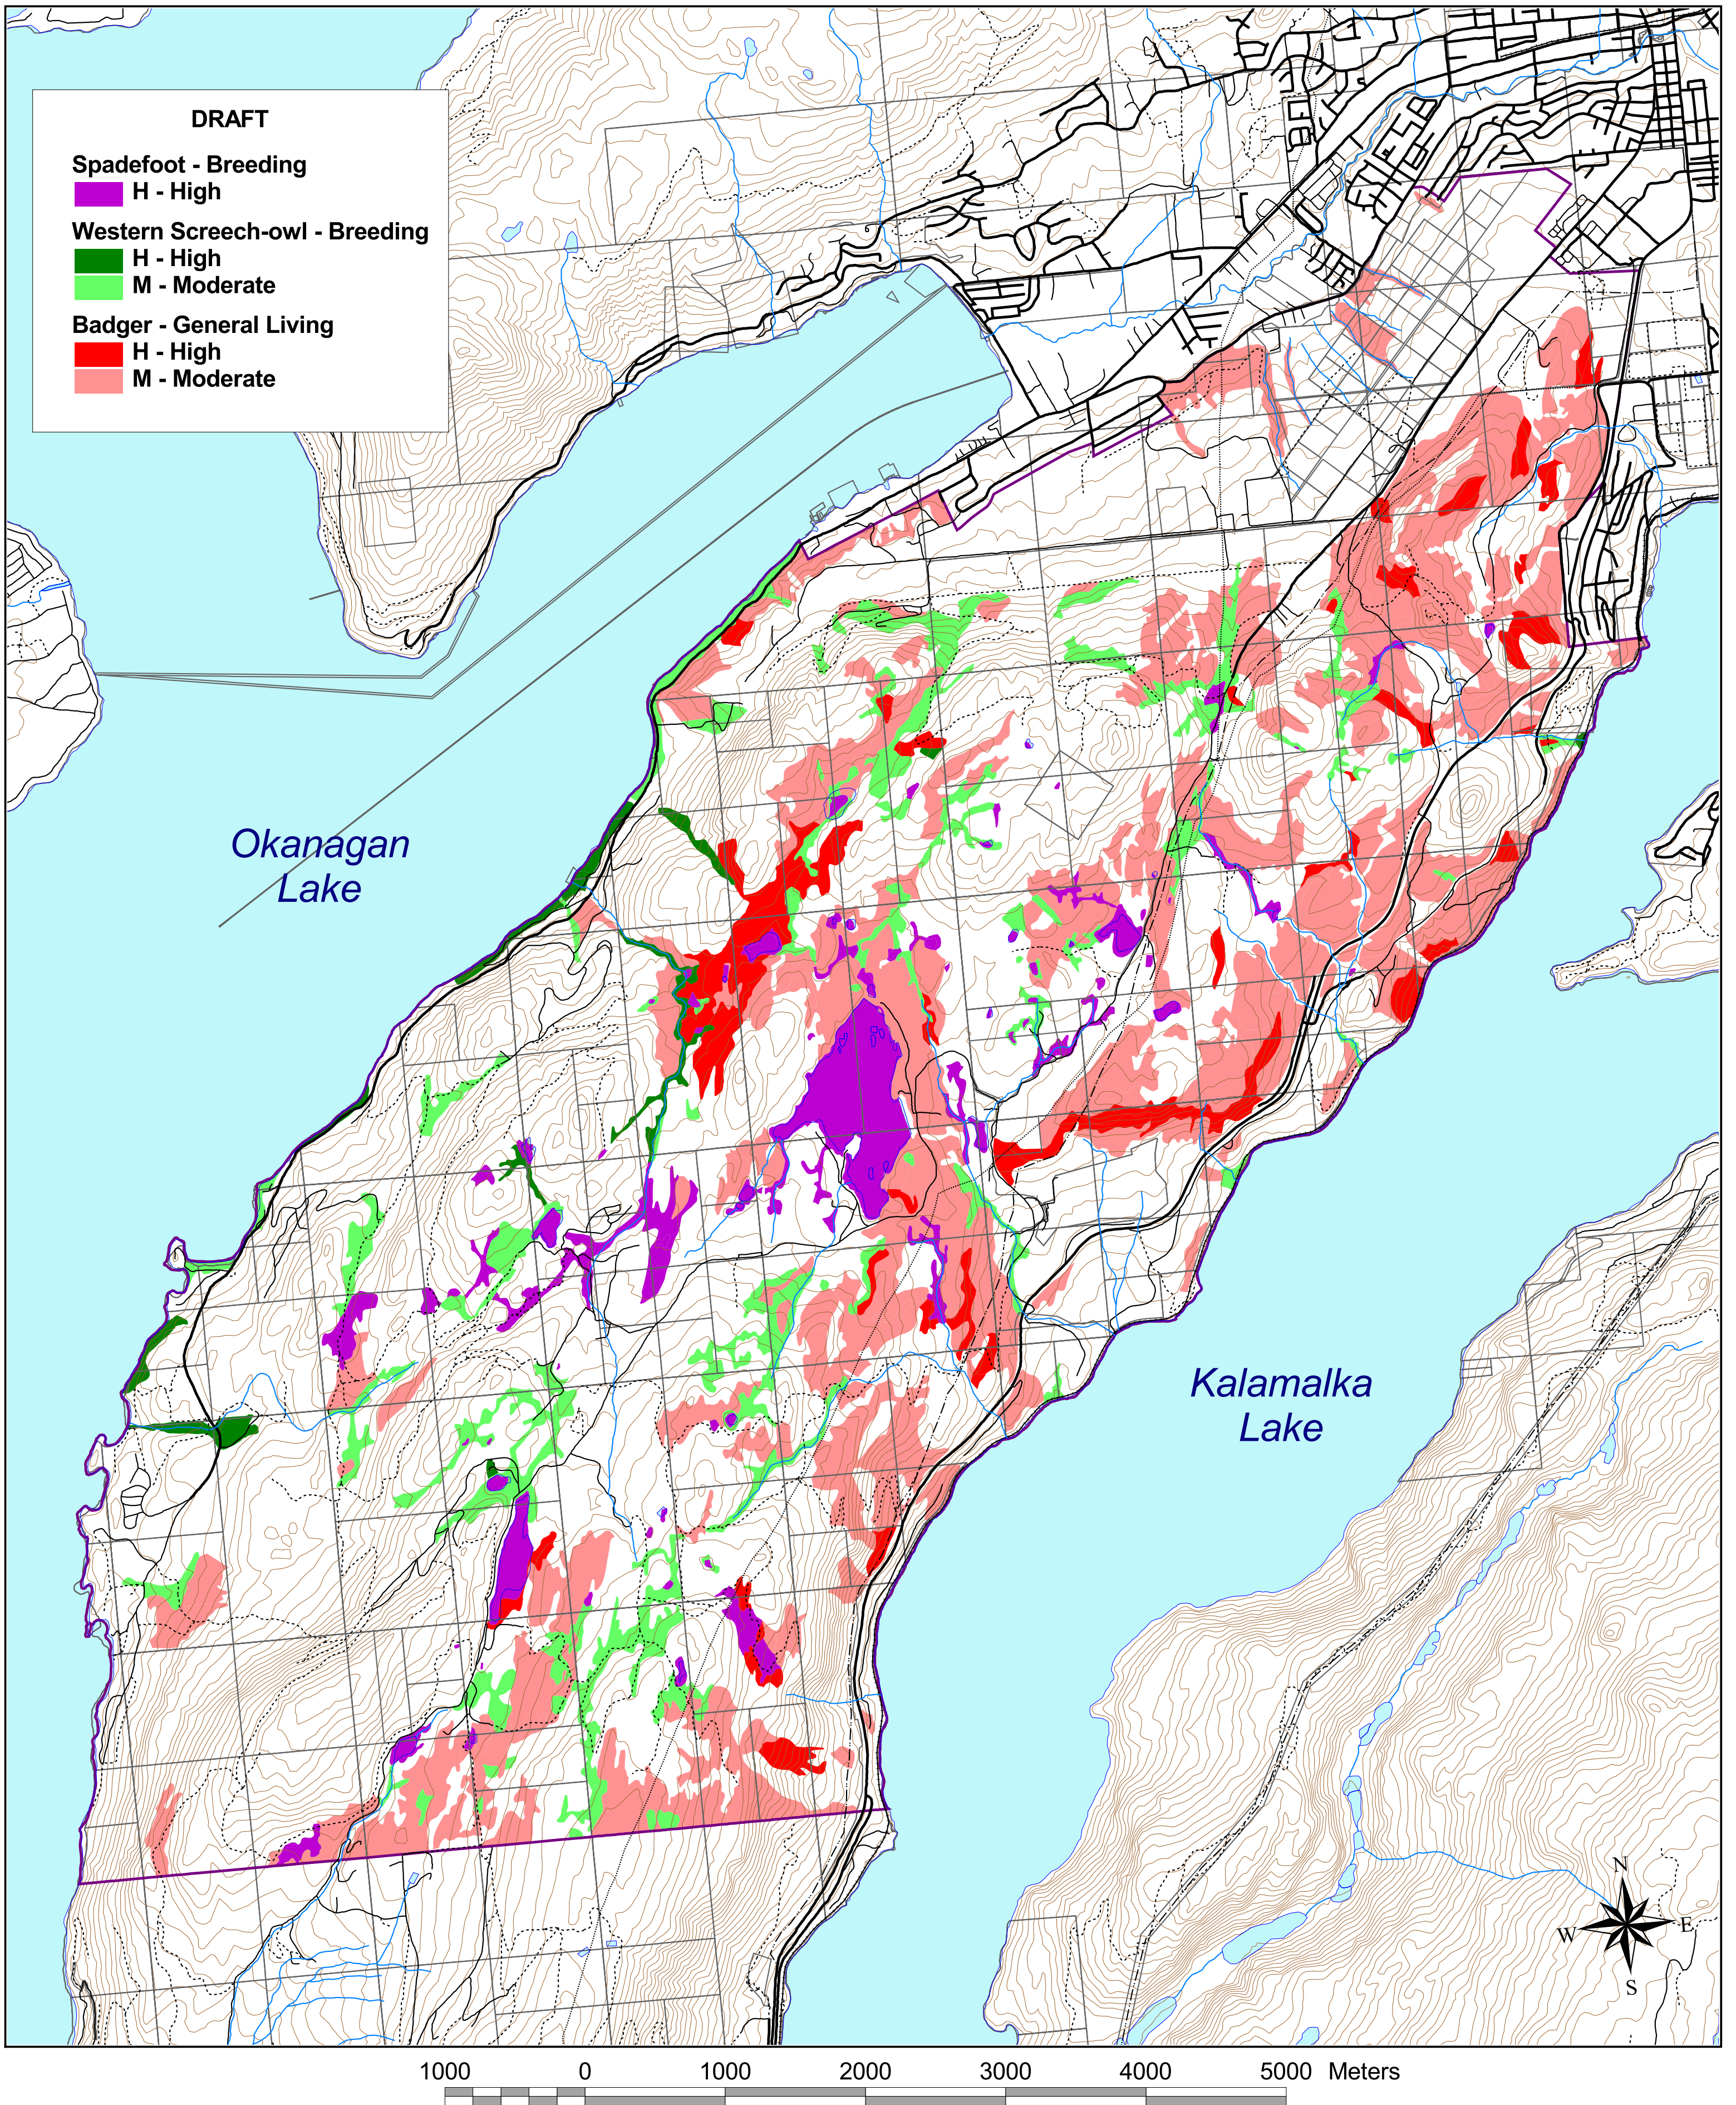

Draft Wildlife Ratings for the Commonage SEI Study Area

Draft - June 2004; final expected in Dec. 2005 after fieldwork.
Follows provincial standards for Terrestrial Ecosystem Mapping; for more info contact Iverson and MacKenzie Biological Consulting.