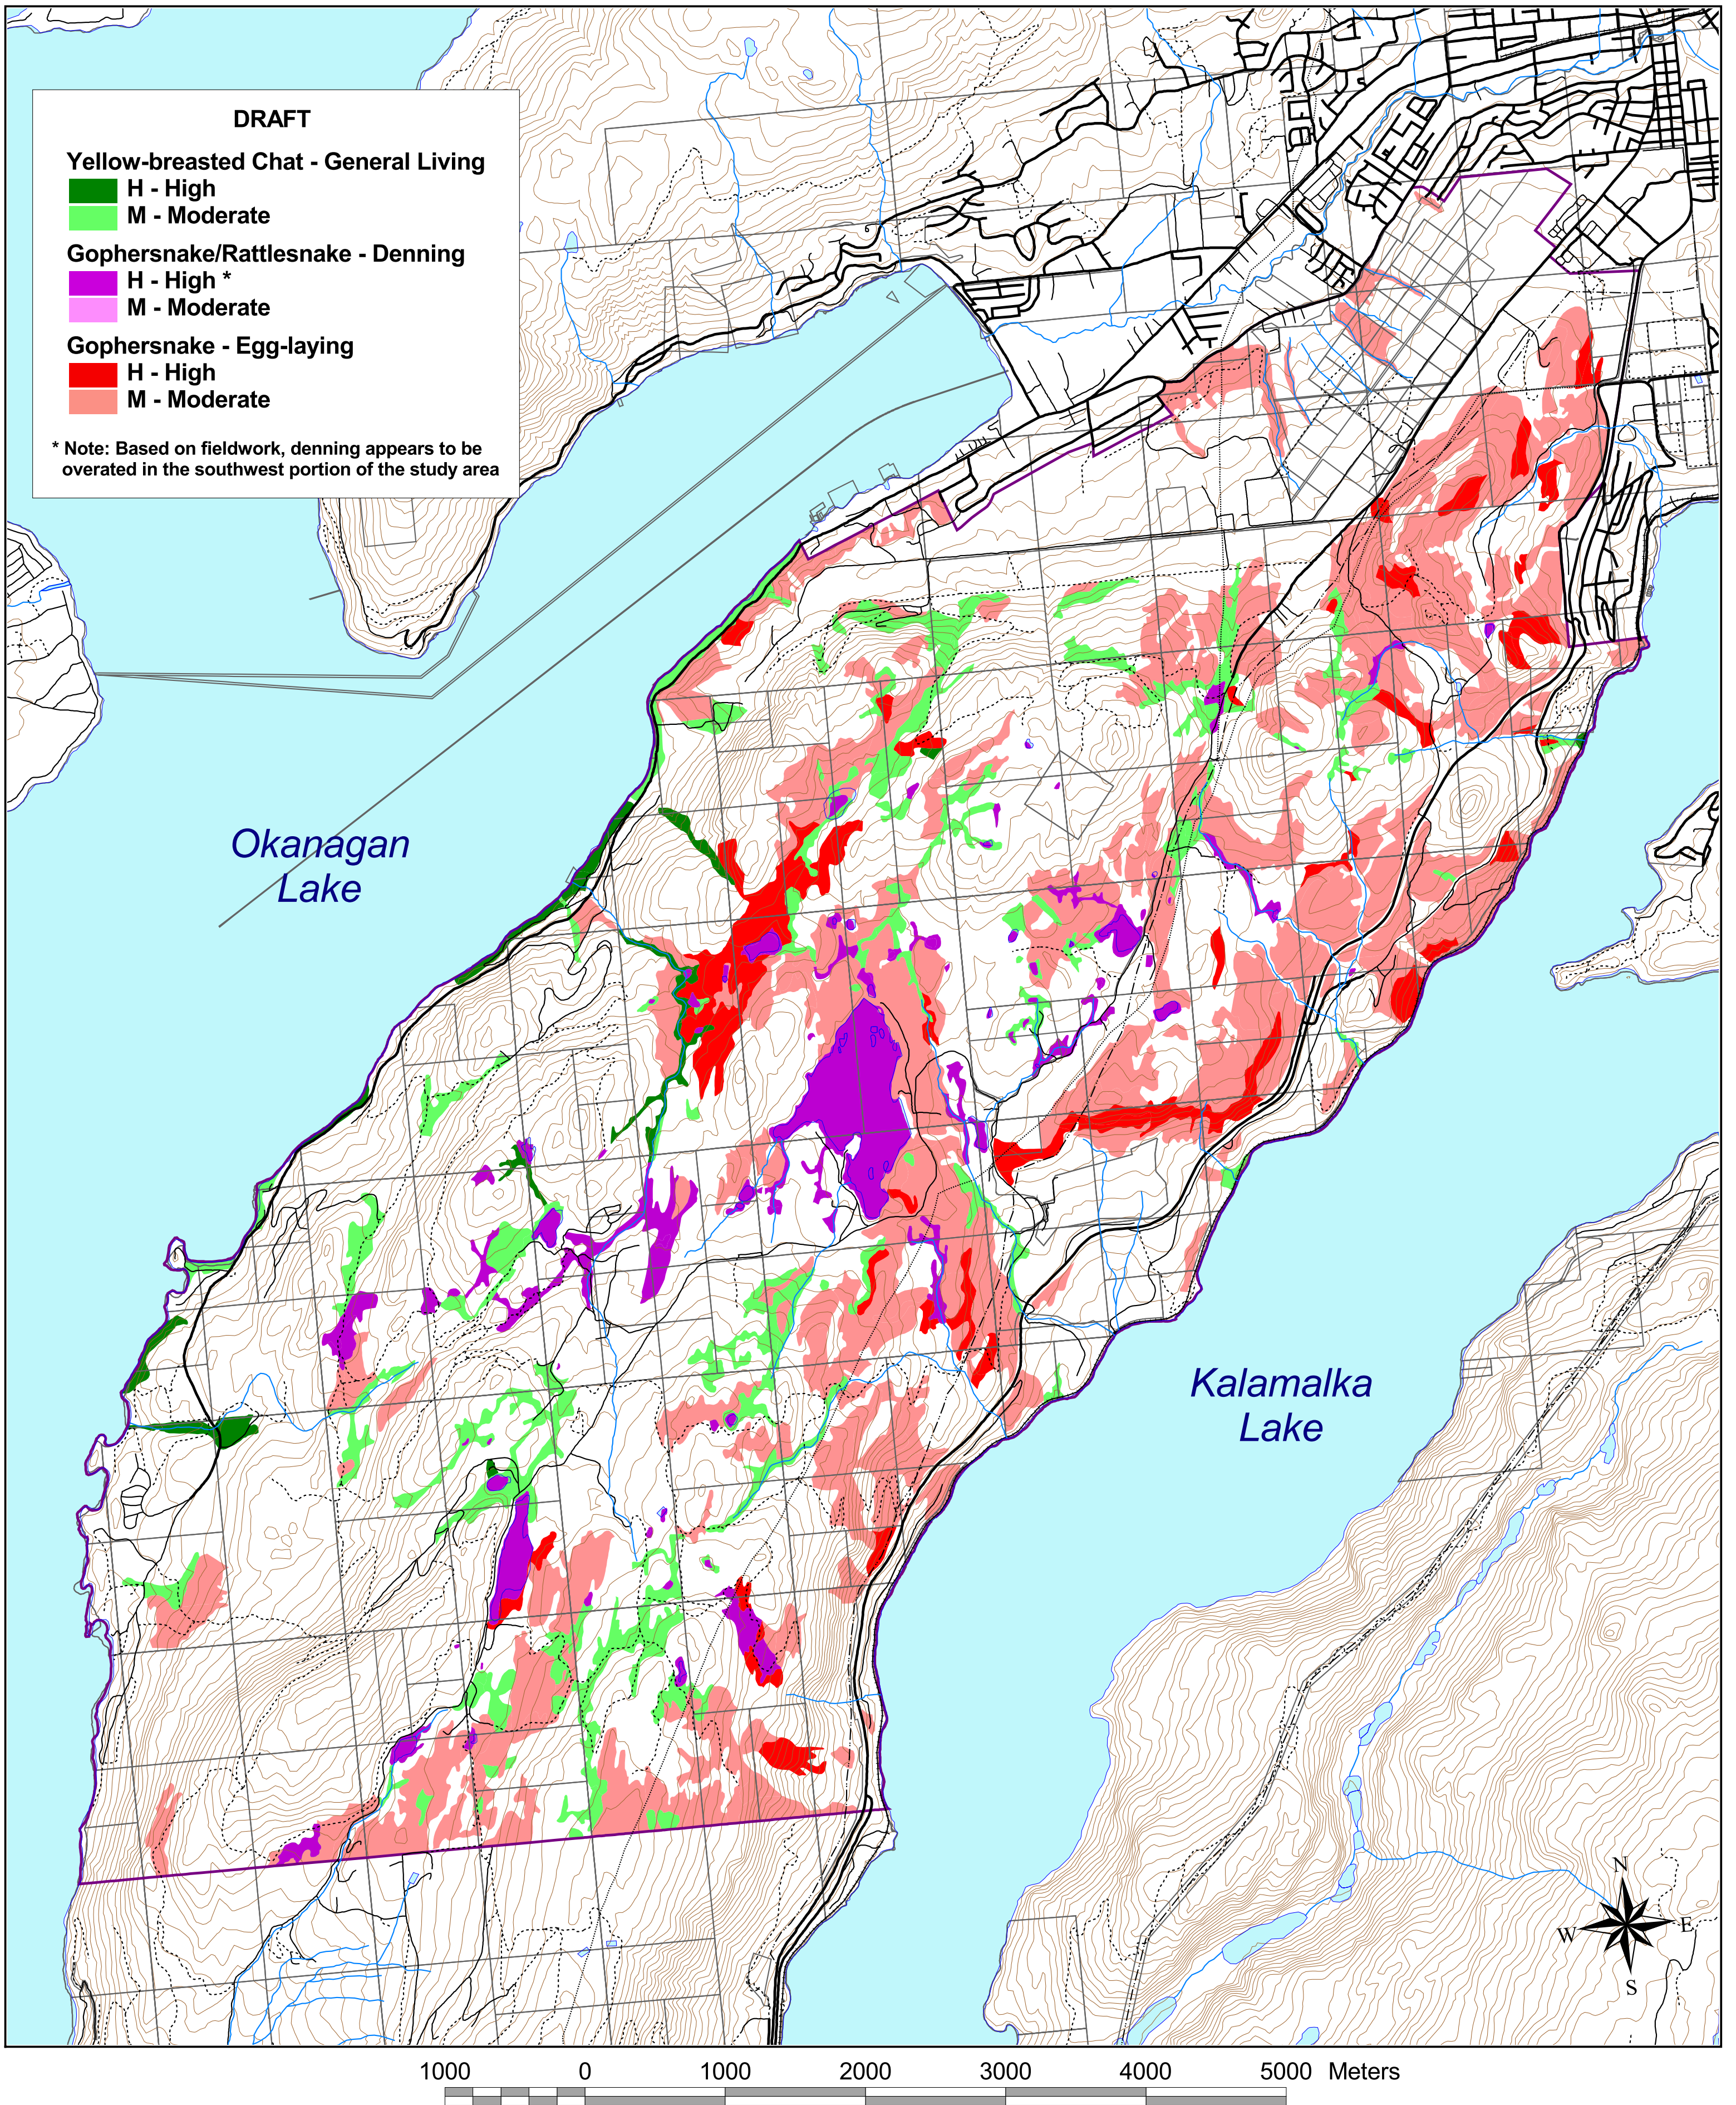

# Draft Wildlife Ratings for the Commonage SEI Study Area

Draft - June 2004; final expected in Dec. 2005 after fieldwork.  
Follows provincial standards for Terrestrial Ecosystem Mapping; for more info contact Iverson and MacKenzie Biological Consulting.