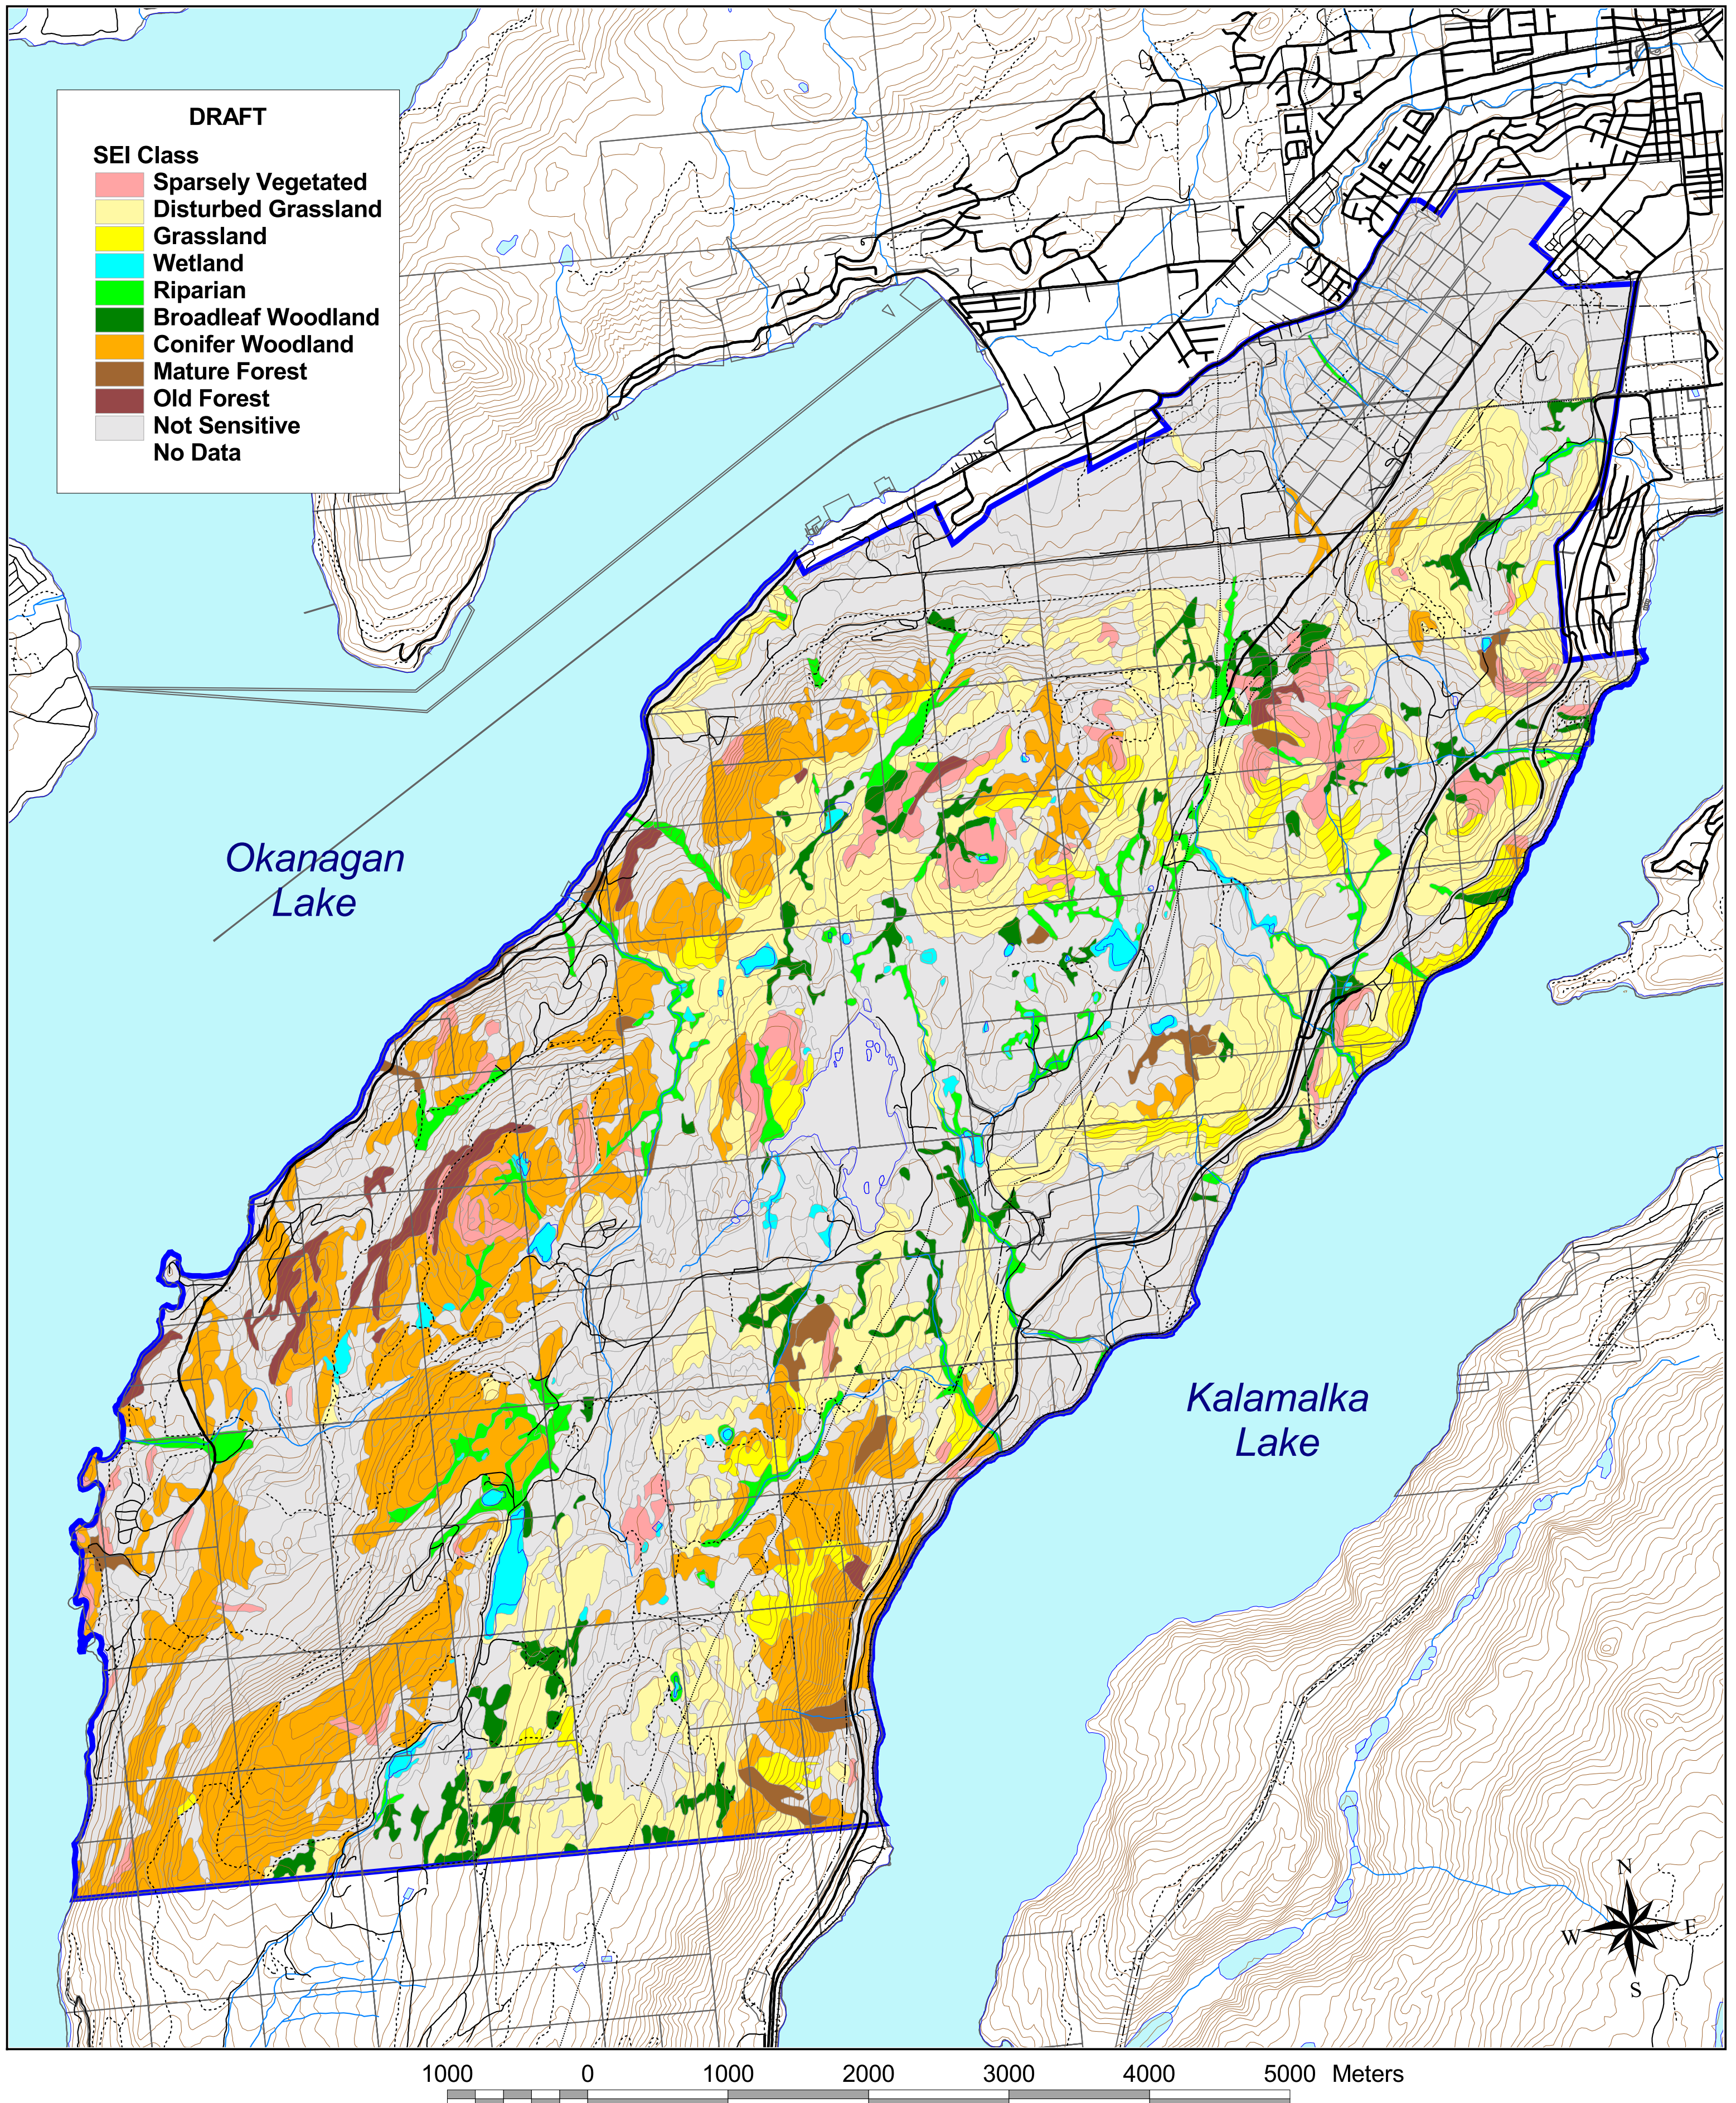

Draft Sensitive Ecosystem Classes for the Commonage SEI Study Area

Draft - June 2004; final expected in Dec. 2005 after fieldwork.
Follows provincial standards for Terrestrial Ecosystem Mapping; for more info contact Iverson and MacKenzie Biological Consulting.