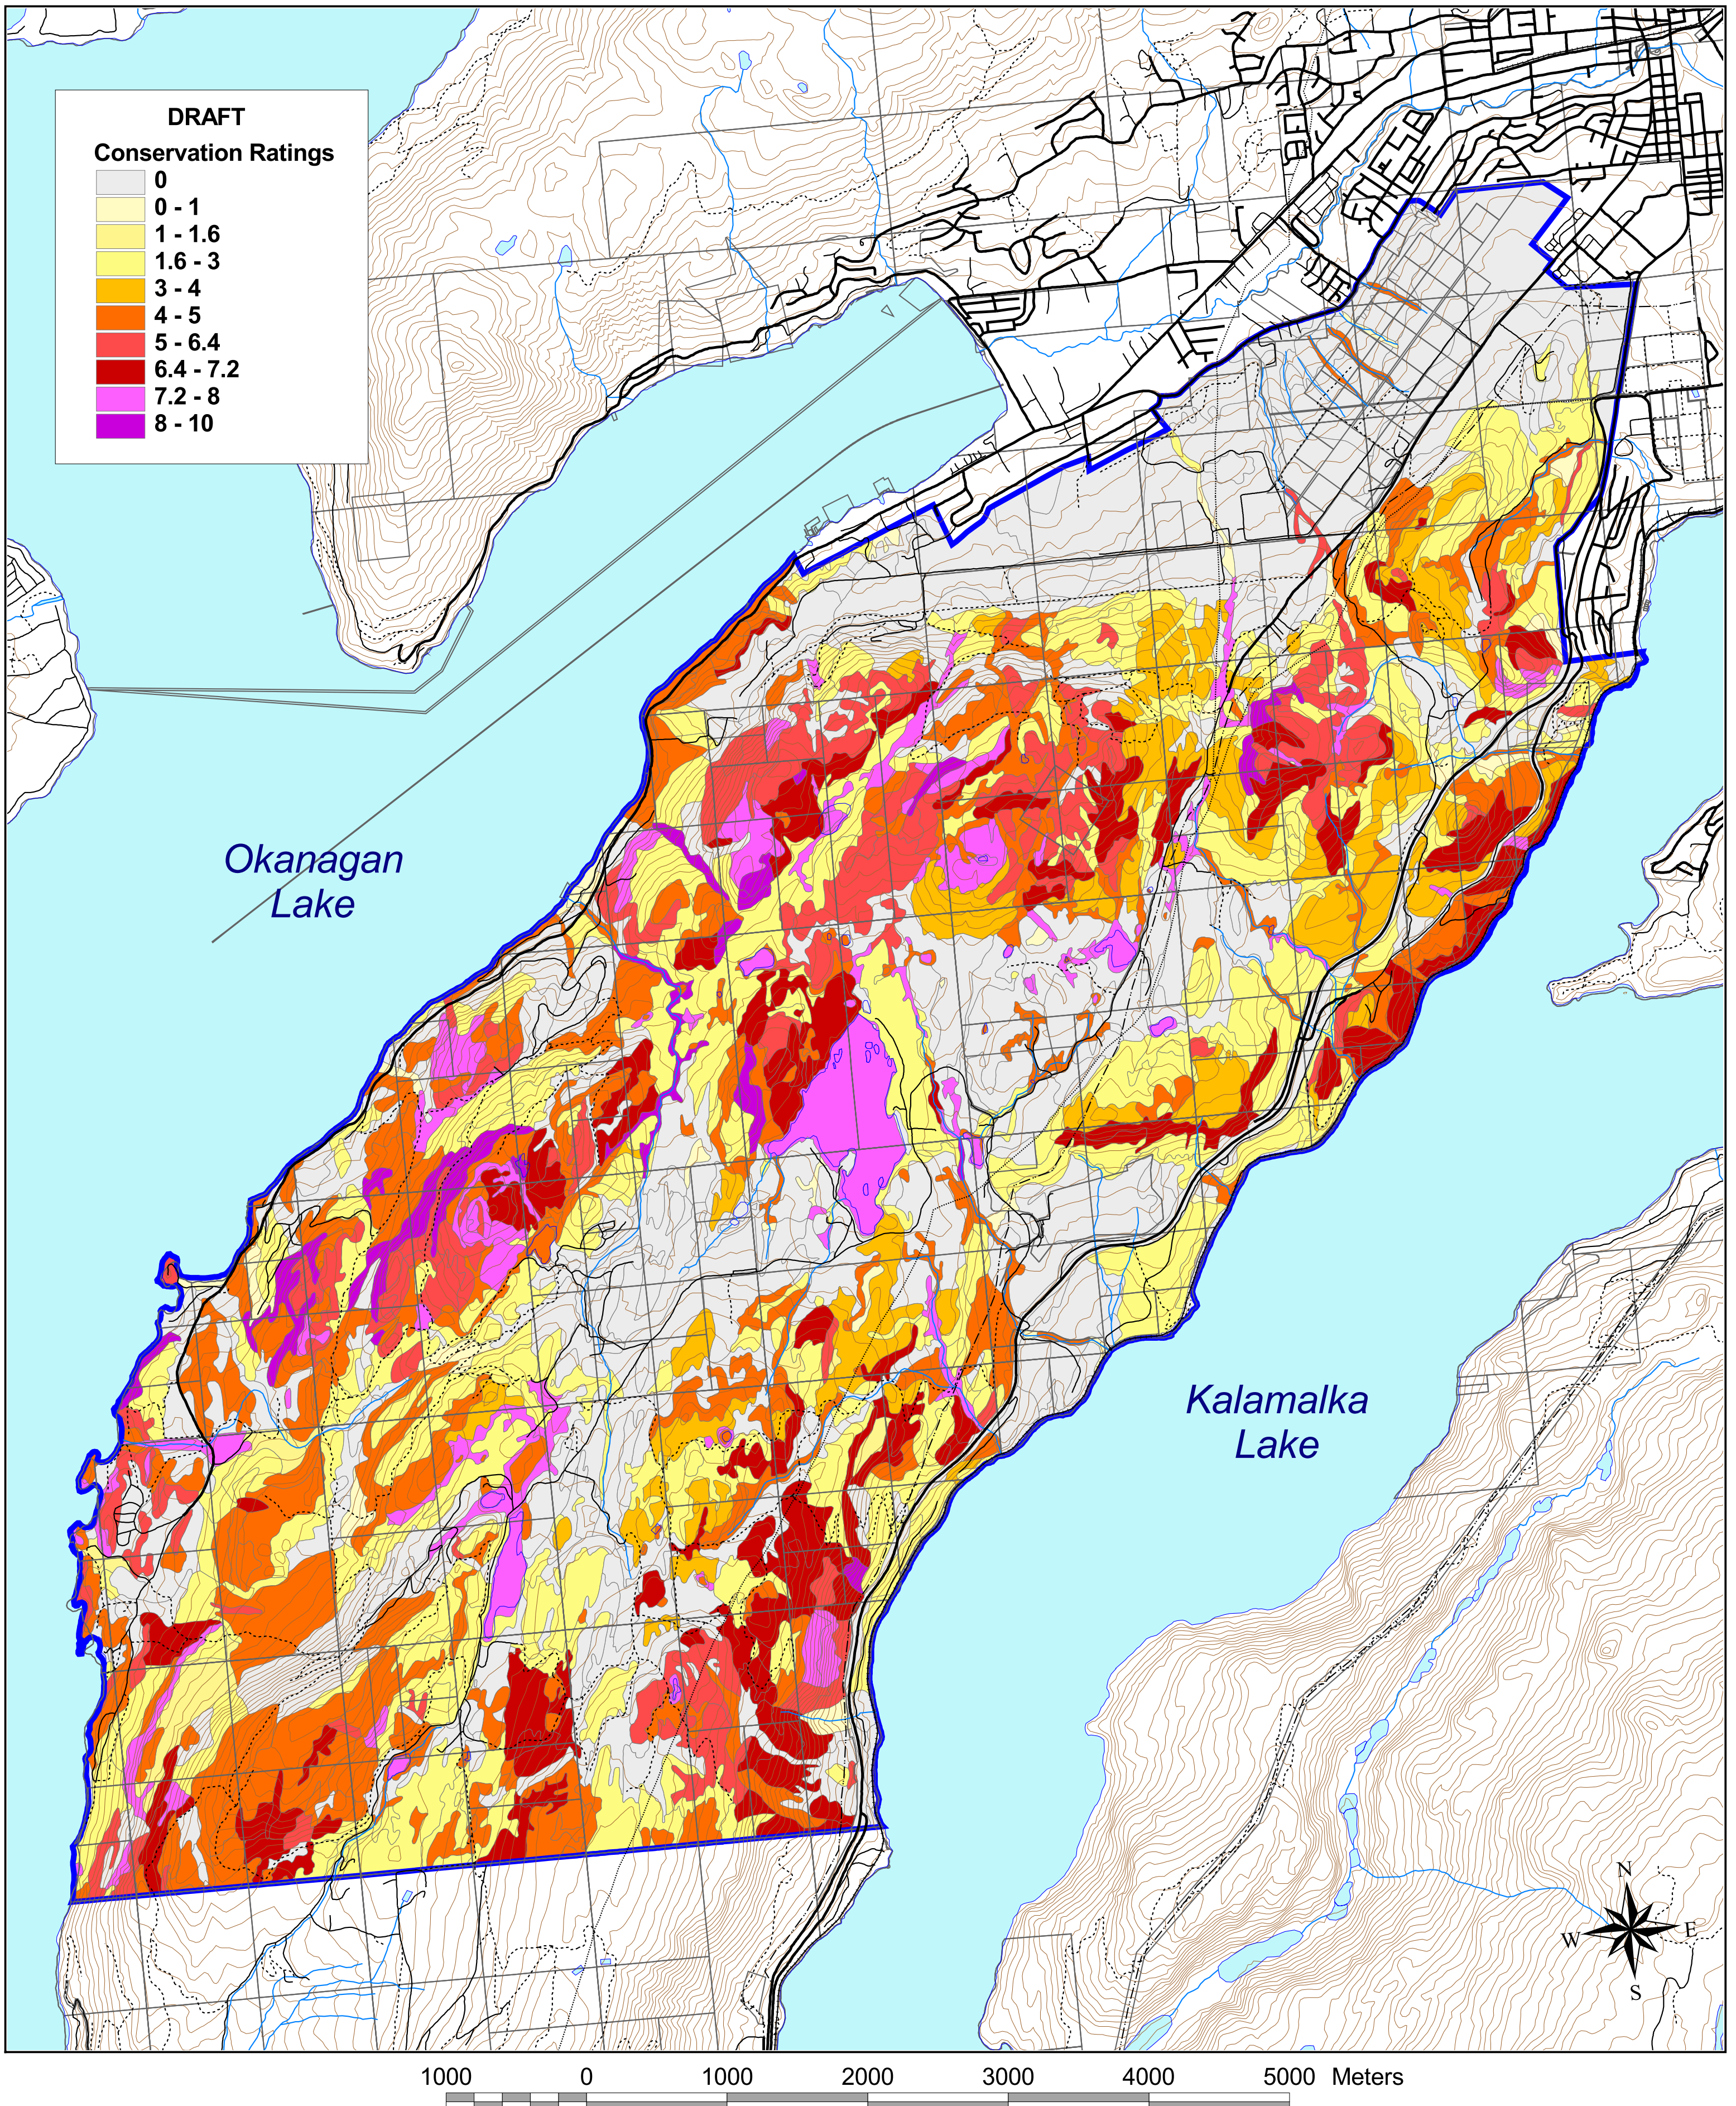

Draft Conservation Ratings for the Commonage SEI Study Area

Draft - June 2004; final expected in Dec. 2005 after fieldwork.
Follows provincial standards for Terrestrial Ecosystem Mapping; for more info contact Iverson and MacKenzie Biological Consulting.