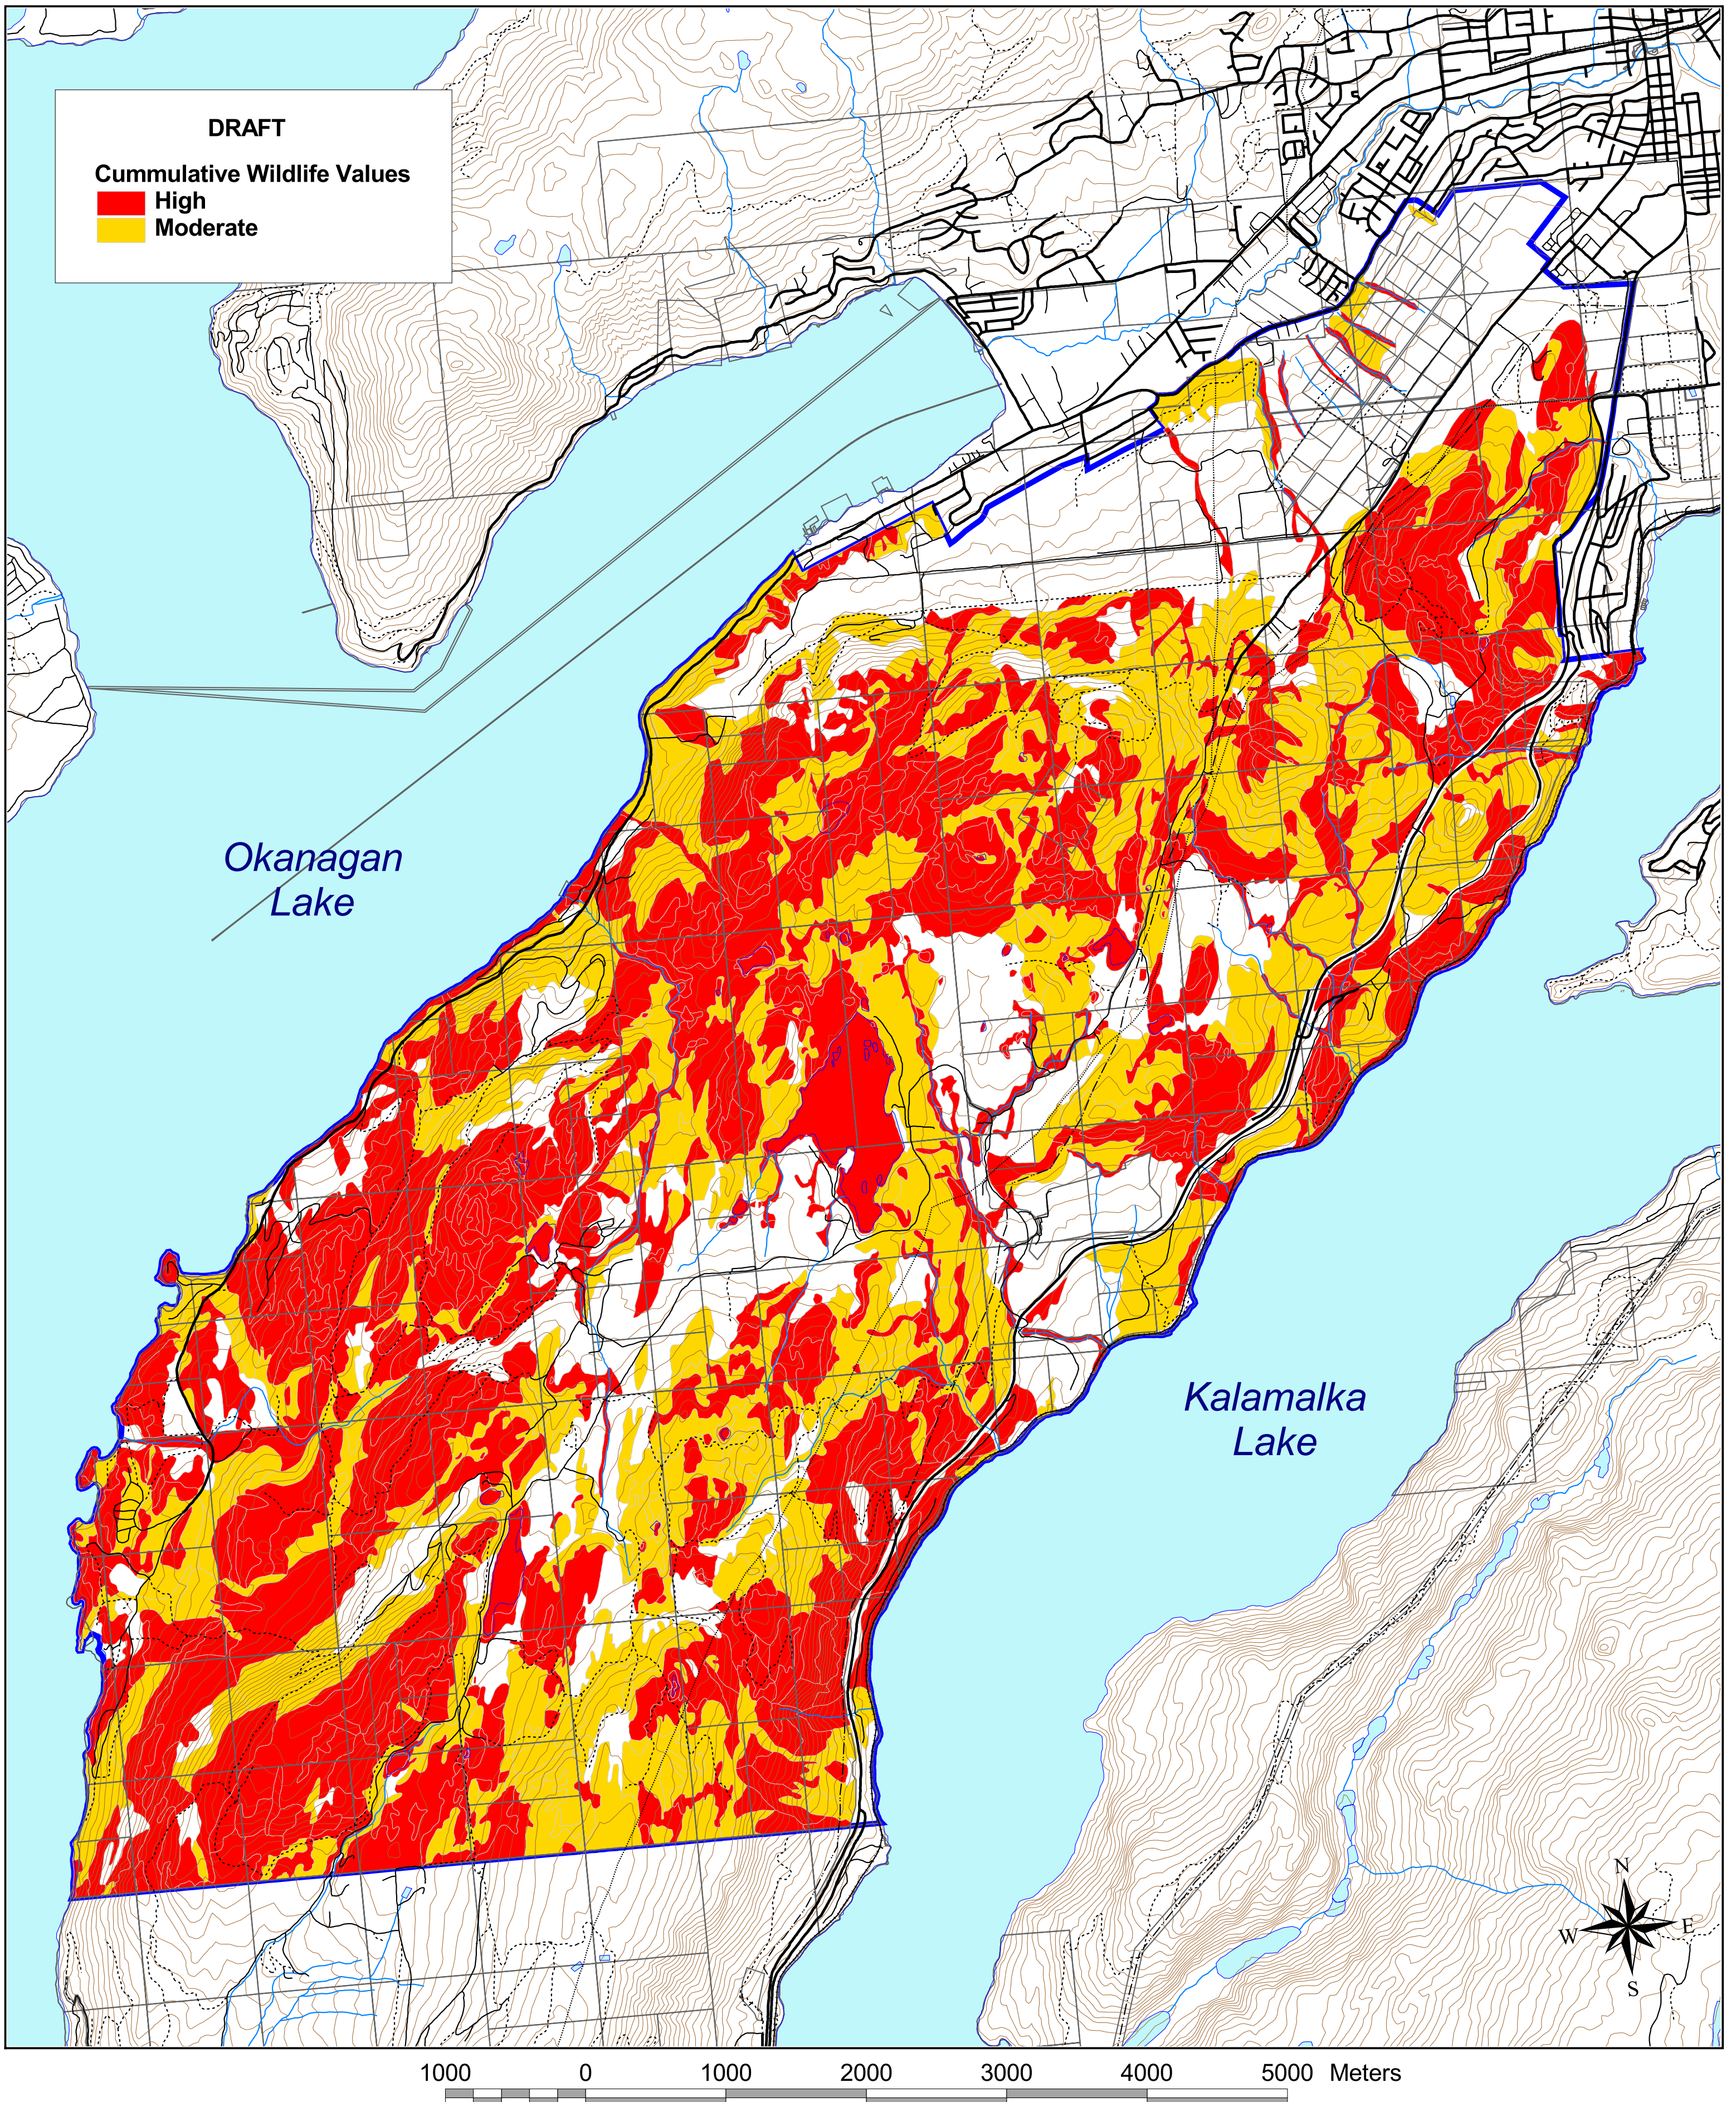

# Draft Wildlife Suitability Ratings for the Commonage SEI Study Area

Draft - June 2004; final expected in Dec. 2005 after fieldwork.  
Follows provincial standards for Terrestrial Ecosystem Mapping; for more info contact Iverson and MacKenzie Biological Consulting.